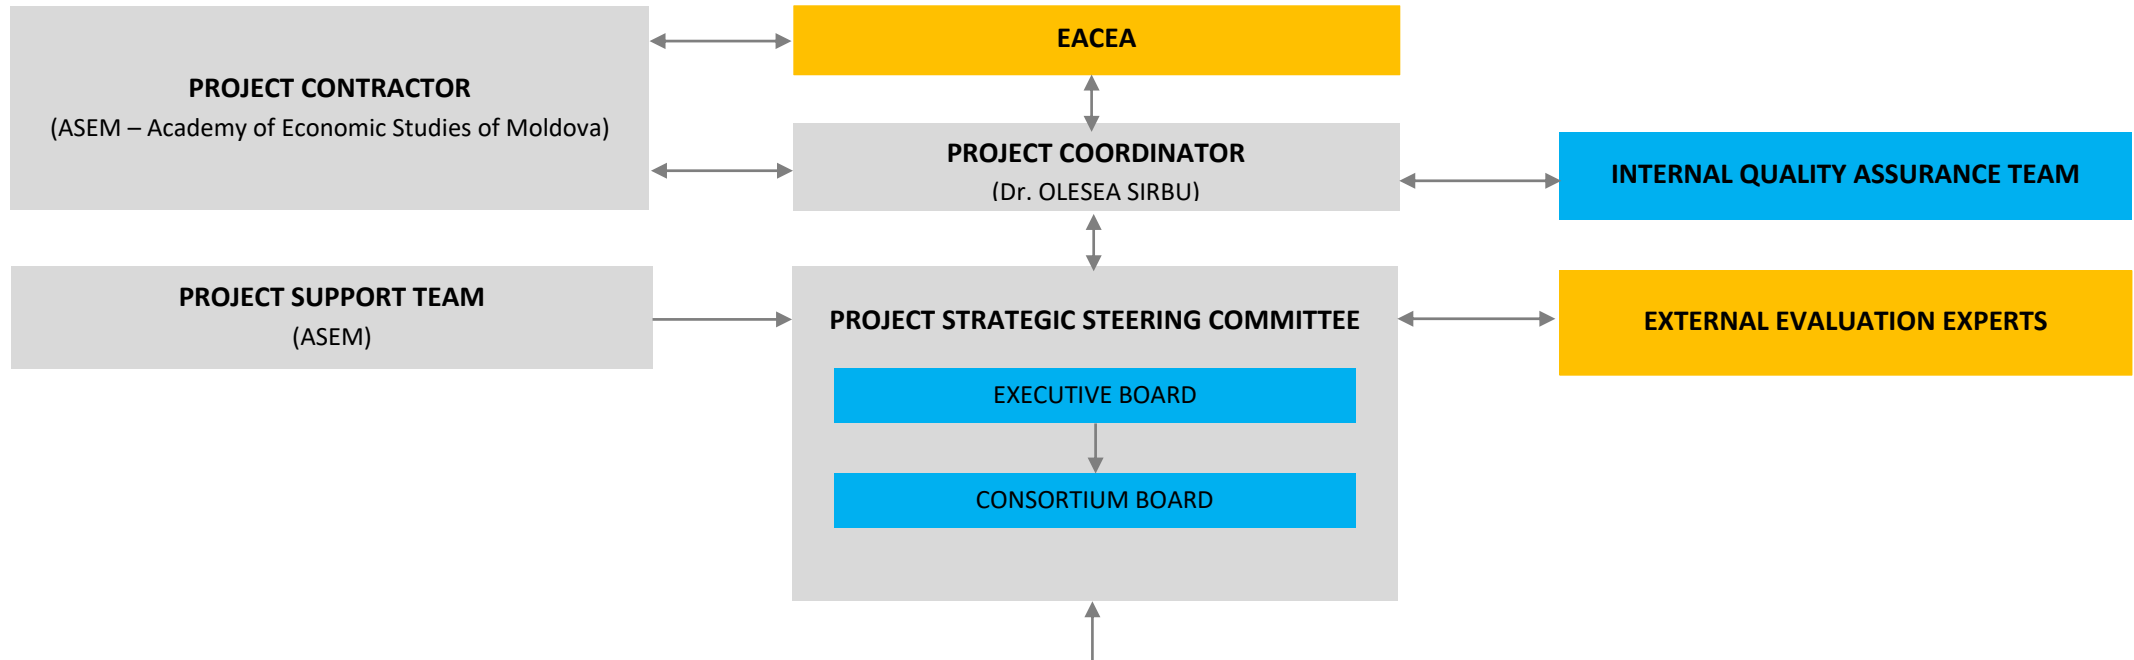

Co-funded by the Erasmus+ Programme of the European Union

ELEVATE MANAGEMENT STRUCTURE

WP1 Leader:
EPDRI/Slovenia
Activity leaders:
1.1. EPDRI
1.2. CR
1.3. ASEM
1.4. EPDRI
1.5. ASEM

WP2 Leader:
University of Maastricht/ Netherlands (UM)
Activity leaders:
2.1. ASEM
2.2. UM & ASEM
2.3. EPDRI & CR
2.4. EPDRI & KDU
2.5. EPDRI & MERM
2.6. UTM
2.7. USARB